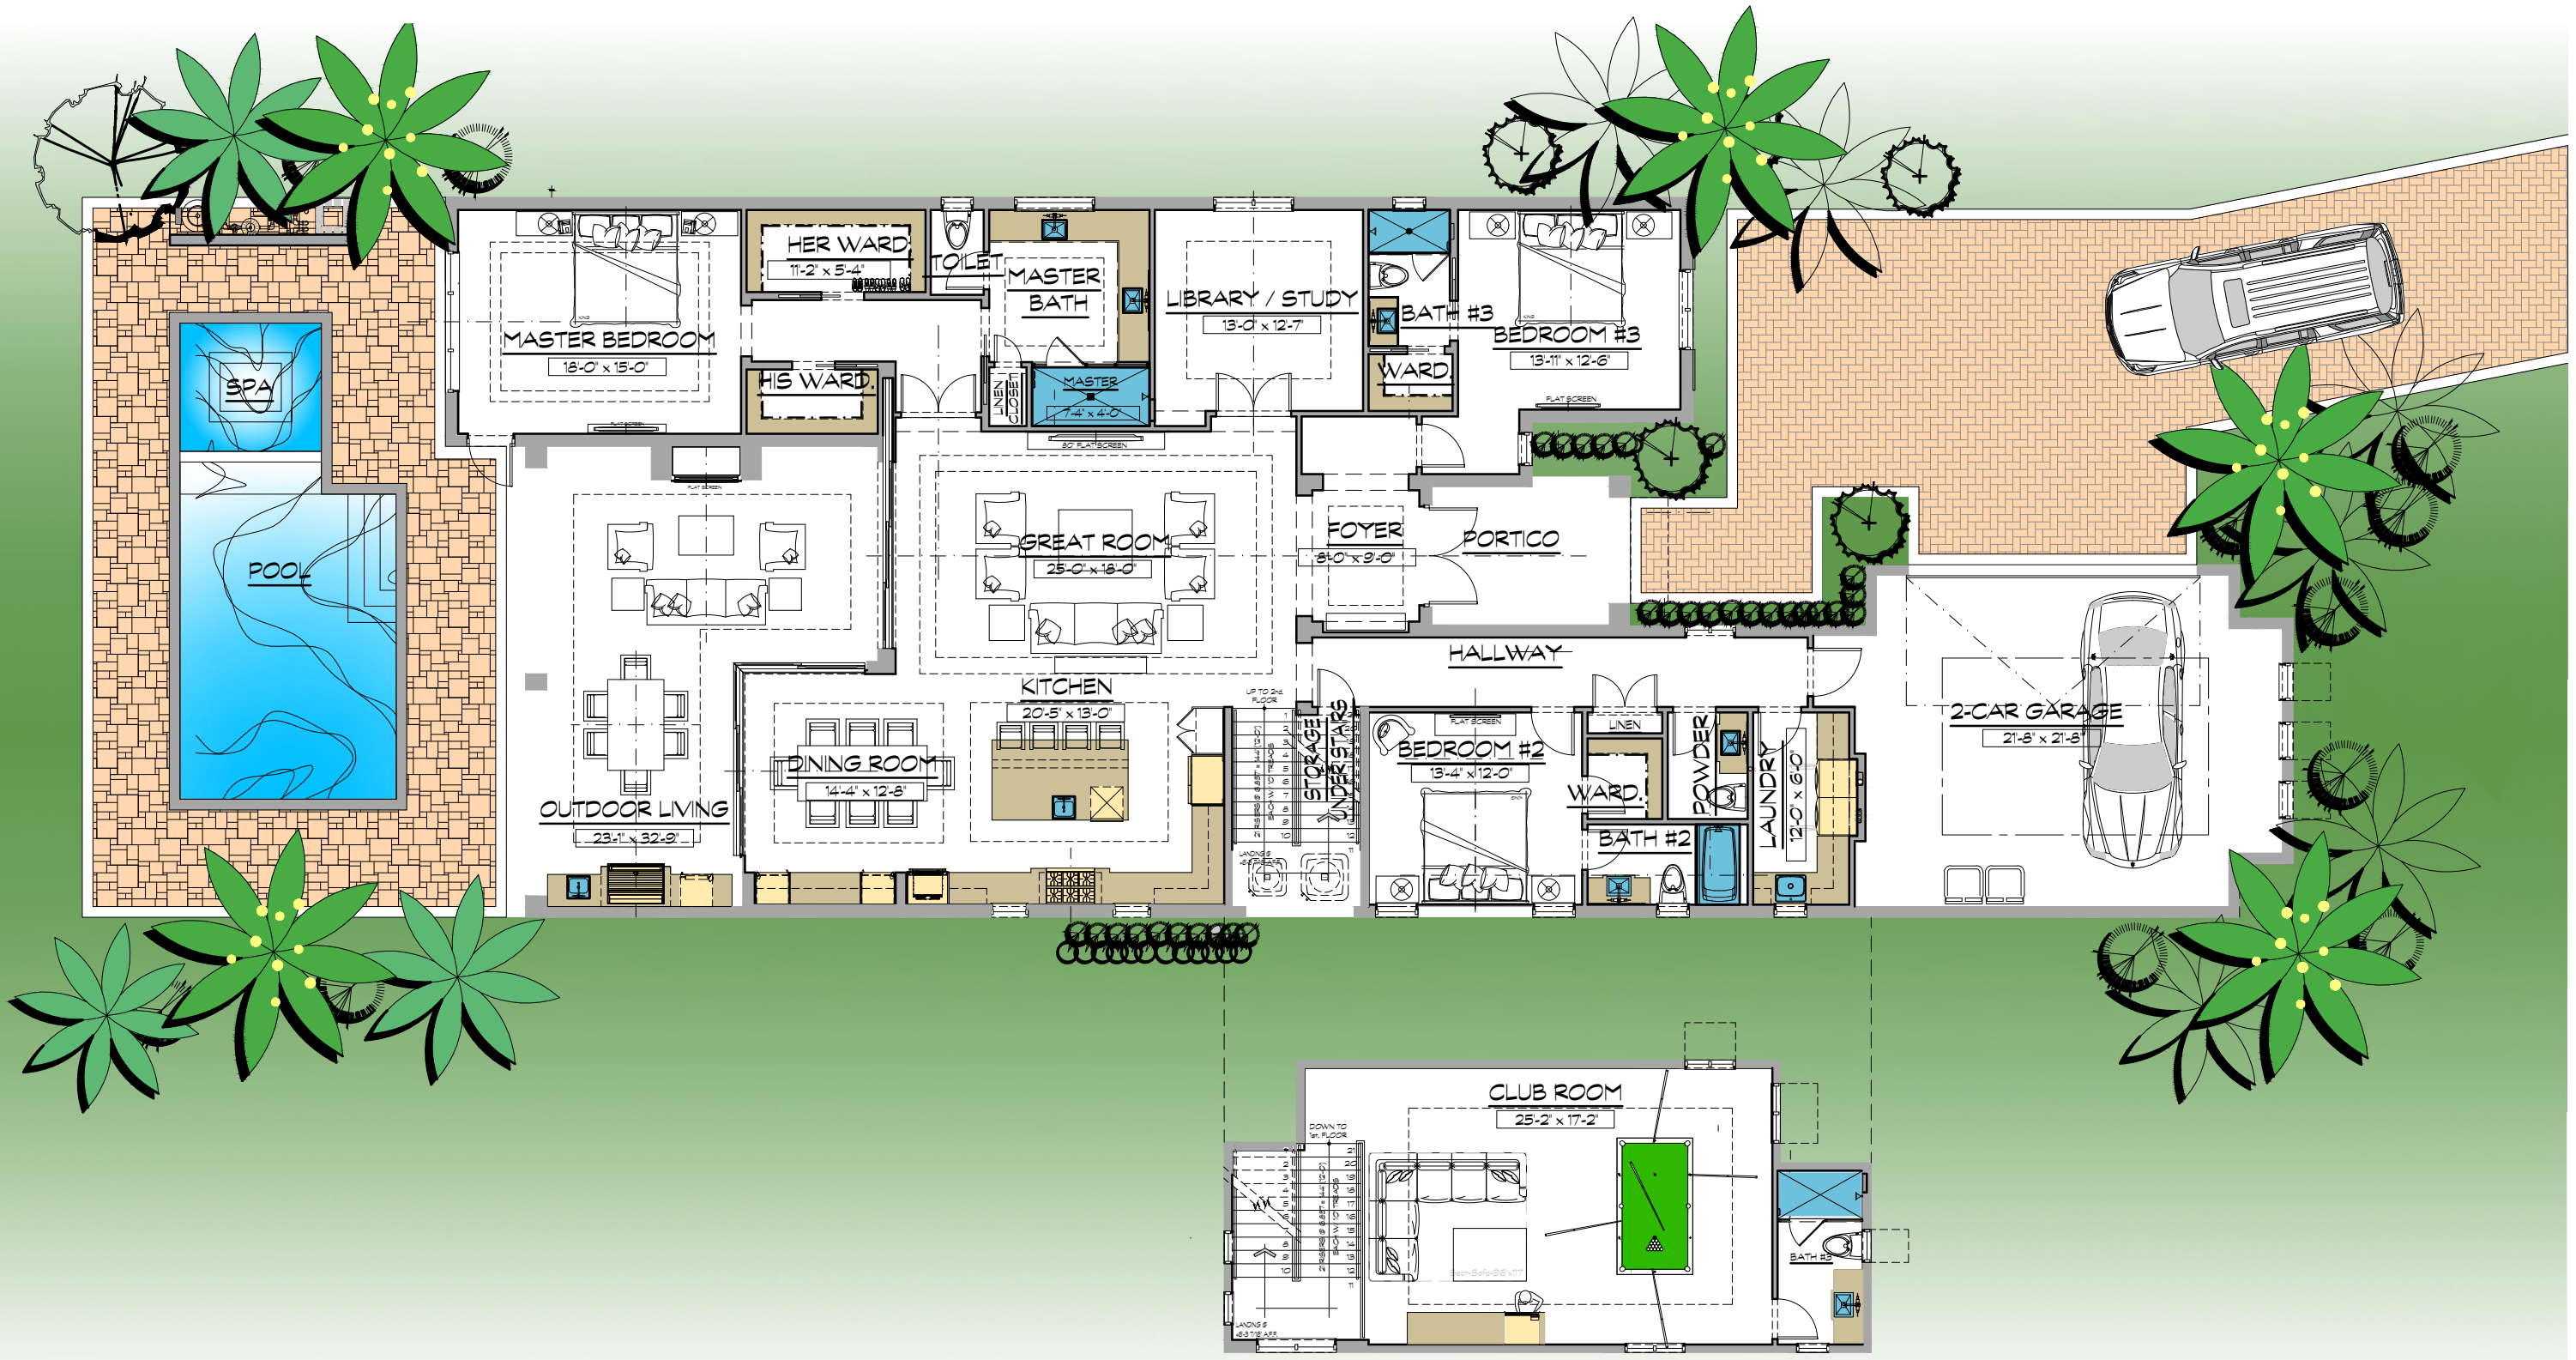

# MESSINA LOT 3

## ARCHITECTURAL FLOOR PLAN

0 4 8 16

### AREA CALCULATIONS:

LIVING SPACE:	
FIRST FLOOR	2,835 SQ. FT.
SECOND FLOOR	565 SQ. FT.
TOTAL LIVING:	3,400 SQ. FT.

architectura<sup>2</sup> inc.

architecture + planning + interiors

Dec. 12, 2023